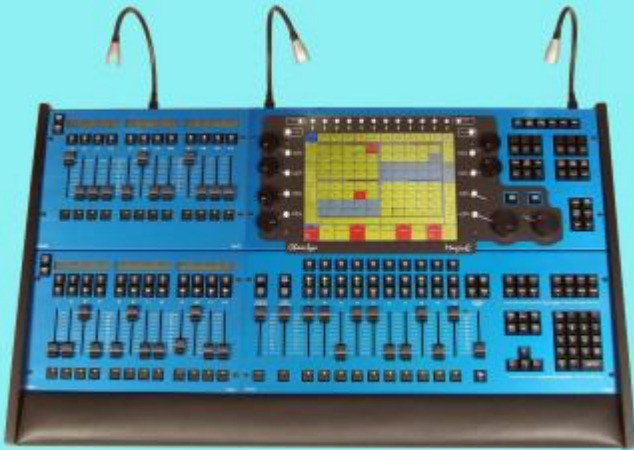

ChamSys

bringing innovation and technology to lighting design

MagicQ

the console with
the future!

MQ50

*All the features at an
unbesatable price*

MQ100

*Power in a
compact frame*

MQ200

*Superb touring
flexibility*

MQ300

*Ultimate festival
control*

<i>Feature</i>	<i>MQ50</i>	<i>MQ100</i>	<i>MQ200</i>	<i>MQ300</i>
Universes	6	12	12	12
Channels	3072	6144	6144	6144
Network	100baseT	100baseT	100baseT	100baseT
Numbers of shows	Unlimited*	Unlimited*	Unlimited*	Unlimited*
Fixture library	yes	yes	yes	yes
FX library	yes	yes	yes	yes
Gel library	yes	yes	yes	yes
Tracking option	yes	yes	yes	yes
Visualiser support	yes	yes	yes	yes
12inch touch screen	option	yes	yes	yes
Rotary encoders	8	8	8	8
Buttons	158	158	222	286
Electronic labelling	yes	yes	yes	yes
Programmer buttons	yes	yes	yes	yes
Playback sections	1	1	3	5
Playback pages	100	100	100	100
Playbacks	202	202	202	202
Playback faders	10	10	34	58
Master faders	2	2	2	2
DBO button	yes	yes	yes	yes
Manual control section	yes	yes	yes	yes
Cues	5000	5000	5000	5000
Cue Stacks	1000	1000	1000	1000
Groups	200	200	200	200
Position Palette entries	1024	1024	1024	1024
Colour Palette entries	1024	1024	1024	1024
Beam Palette entries	1024	1024	1024	1024
Attribute Palette entries	1024	1024	1024	1024
Split fade times	yes	yes	yes	yes
Individual fade times any channel	yes	yes	yes	yes
Faders control FX speed and size	yes	yes	yes	yes
Network access to file system	yes	yes	yes	yes
USB memory stick support	yes	yes	yes	yes
Input channels	yes	yes	yes	yes
Dimmable desk lamps	yes	yes	yes	yes
Desk lamps	1	2	3	4
Armrest with storage compartment	no	yes	yes	yes
External keyboard and mouse	no	yes	yes	yes
UPS	no	yes	yes	yes
Direct DMX outputs	4	option	option	option
Width (mm)	522	625	970	1315
Depth (mm)	374	580	580	580
Height (mm)	125	180	180	180