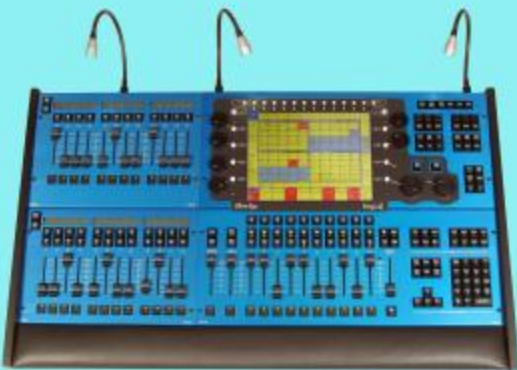

Easy!

ChamSys proudly presents its new MagicQ range of powerful consoles. Carefully designed for maximum useability, MagicQ consoles enable you to effortlessly realise your designs.

MagicQ is designed to do what you want it to do, breaking the limits of traditional consoles. Latest technology allied with innovative thinking gives you the control to achieve spectacular results.

MagicQ combines the responsive feedback of quality buttons and faders for accurate show playback whilst enabling intricate show programming and editing through intuitive graphical interfaces.

Designed by Lighting Designers for Lighting Designers MagicQ breaks new ground in simultaneous control of lighting and video effects.

MagicQ consoles are equally at home in the smallest theatre or the largest stadium. One console, all purposes.

MagicQ consoles are more than just a lighting desk. With in-built support for numerous entertainment industry protocols and interfaces, MagicQ is the key to complete show production.