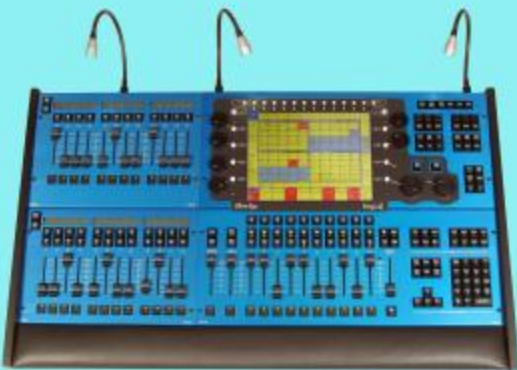

Frustrated with the limitations of
your existing lighting desk?
Stuck with desks designed in the 1990's
near their end of life?

Easy!

ChamSys proudly presents its new MagicQ range of powerful consoles. Carefully designed for maximum useability, MagicQ consoles enable you to effortlessly realise your designs.

MagicQ is designed to do what you want it to do, breaking the limits of traditional consoles. Latest technology allied with innovative thinking gives you the control to achieve spectacular results.

MagicQ combines the responsive feedback of quality buttons and faders for accurate show playback whilst enabling intricate show programming and editing through intuitive graphical interfaces.

Designed by Lighting Designers for Lighting Designers MagicQ breaks new ground in simultaneous control of lighting and video effects.

MagicQ consoles are equally at home in the smallest theatre or the largest stadium. One console, all purposes.

MagicQ consoles are more than just a lighting desk. With in-built support for numerous entertainment industry protocols and interfaces, MagicQ is the key to complete show production.

And this is just the start - ChamSys has an ambitious program of exciting enhancements planned for MagicQ.

After using MagicQ we're positive you'll never want to use any other console.